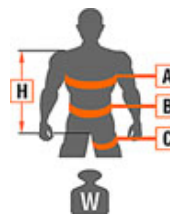

P 05S

AB10502

Main features

EN 358 EN 361

Wykonanie:

Taśmy: **poliamid/poliester 45 mm**

Klamry: **stalowe - ocynkowane**

Nici: **poliestrowe**

Technical data

[cm]	M-XL	XXL
A	60 - 120	75 - 150
B	90 - 115	100 - 135
C	45 - 70	60 - 85
H	55 - 75	65 - 85
W	1160 g	1260 g

Harness with dorsal and front anchorage point. Regulation for legs and shoulder straps. Work positioning belt with side attachment points.